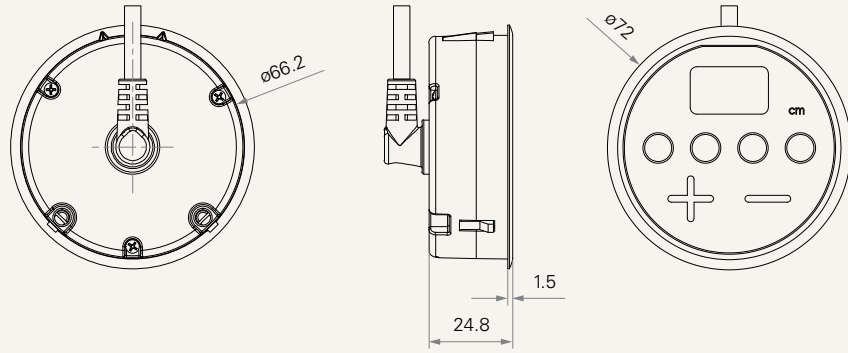

TDH2

series

Product Segments

- **Ergo Motion**

General Features

Max. available buttons	6
Color	Case: Black, grey Membrane: Black
Options	Anti-pulling tube
Display	3-digit display shows the height of the desk
Operational temperature range	+5°C~+45°C
3 Memory positions	
Touch control for height-adjustable desks	
Mounted on the tabletop	

Drawing

Standard Dimensions
(mm)

Connector	1 = RJ 10P, 180° 6 = RJ 10P flat, 180°, for Ergo TC	7 = RJ 10P flat, 90°, for TC22		
Case Color	1 = Black	3 = Grey (Pantone Grey 7C)		
Membrane Color	1 = Black			
Membrane Type	1 = 1	3 = 3		
Cable Length (mm)	1 = Straight, 500	2 = Straight, 1000	3 = Straight, 1500	4 = Straight, 2000
IP Rating	1 = Without			
Anti-Pulling Tube	0 = Without	1 = With		