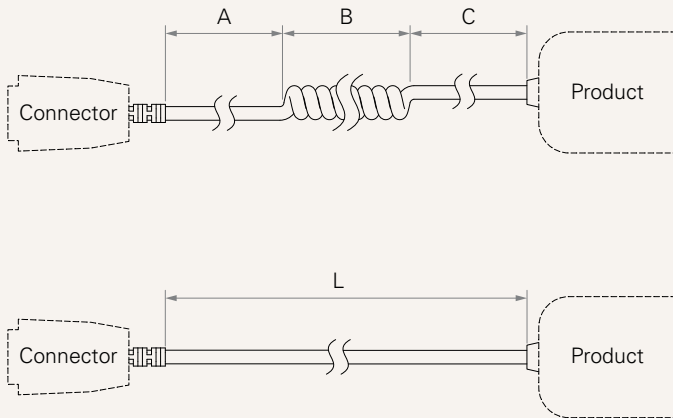

Drawing

Standard Dimensions
(mm)

TNP6

Version: 20201125-D

Plug	1 = DIN 8P, 90°, for TC2 / TC3 /TC7 2 = RJ 10P, 90°, for TC1 / TC8 / TC10 / TC14	4 = DIN 8P, 180°, for extension cable 5 = RJ 10P,180°, for TC6 / TC9 / extension cable	
Color	1 = Black	2 = Pantone 428C	
IP Rating	1 = Without	2 = IP54	3 = IP66
Safety Key	0 = Without	1 = With	
Cable Length	1~6 = 1~6		
See page 4			
Hook	1 = Standard		
Backlight	0 = Without	1 = With	

Cable Length

Cable Section (mm)

CODE	A	B	C	L
1	1000	300	200	-
2	1200	300	300	-
3	1400	300	400	-
4	-	-	-	2400
5	100	600	100	-
6	1000	200	200	-

Terms of Use

The user is responsible for determining the suitability of TiMOTION products for a specific application. TiMOTION products are subject to change without prior notice.