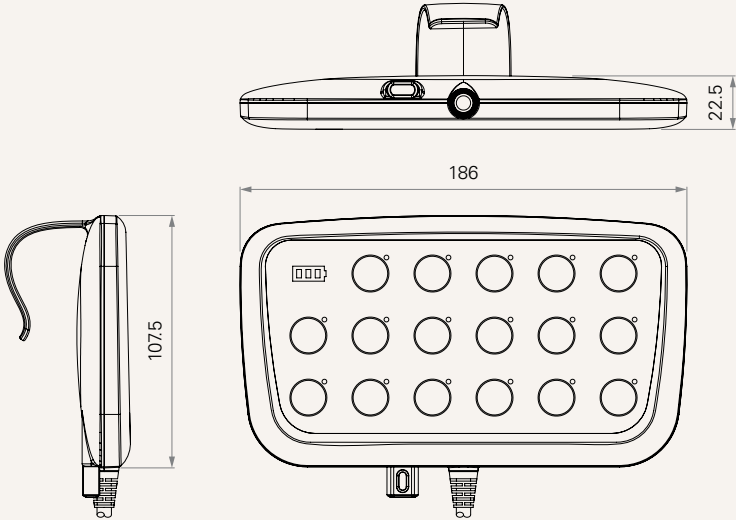

TNP6

series

Product Segments

• Care Motion

General Features

Max. available buttons	17
Color	Black, grey
IP rating	IP66
Options	Safety key, backlight
Control up to 7 channels in connection with TC8	
Can hook on the rail	
Can be used as lock-out box	

Drawing

Standard Dimensions
(mm)

TNP6

Version: 20201125-D

Plug	1 = DIN 8P, 90°, for TC2 / TC3 /TC7 2 = RJ 10P, 90°, for TC1 / TC8 / TC10 / TC14	4 = DIN 8P, 180°, for extension cable 5 = RJ 10P,180°, for TC6 / TC9 / extension cable	
Color	1 = Black	2 = Pantone 428C	
IP Rating	1 = Without	2 = IP54	3 = IP66
Safety Key	0 = Without	1 = With	
Cable Length	1~6 = 1~6		
See page 4			
Hook	1 = Standard		
Backlight	0 = Without	1 = With	