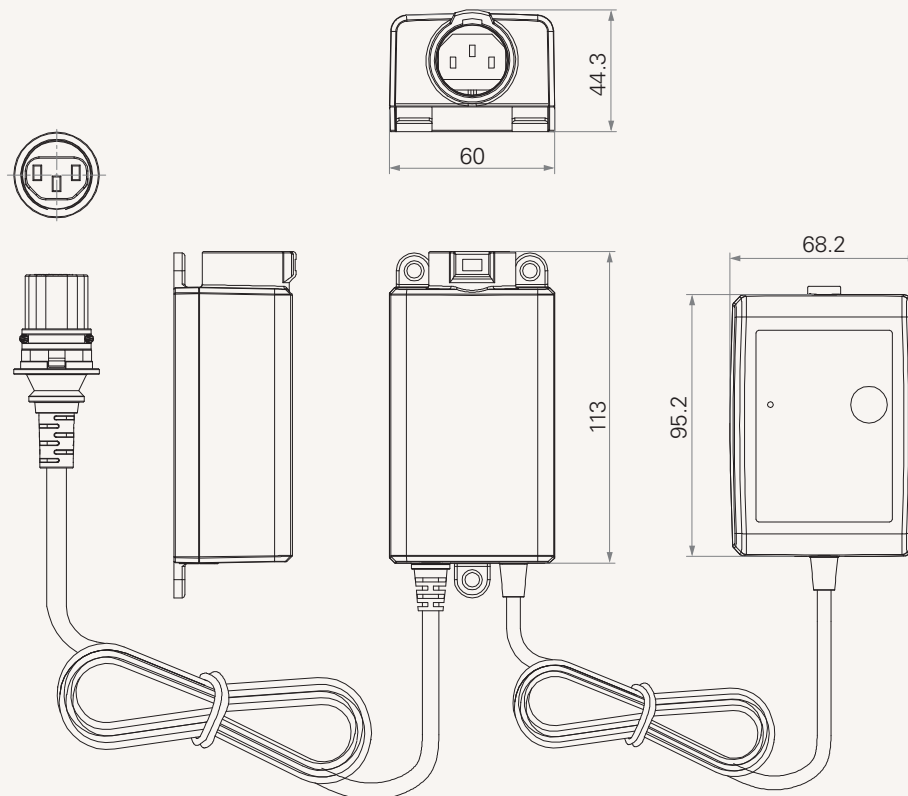

TEB2

series

Product Segments

- **Care Motion**

General Features

External switch for emergency use

Drawing

Standard Dimensions
(mm)

AC cable connect to control box

DC cable for TEB2

TEB2 Ordering Key

TEB2

Version: 20140328-A

	Plug	1 = EU 2 = USA	3 = AUS 4 = UK	5 = JPN A = Others
	AC cable length	1 = Straight, 2000mm	2 = Straight, 4000mm	A = Customized
	Color	1 = Black	2 = Grey (Pantone 428C)	
	Cable length (AC cable connect to control box)	1 = Ac cable: straight, 1000mm 2 = Ac cable: straight, 500mm		A = Customized
	Cable length (DC cable for TEB2)	1 = DC cable: straight, 2000mm 2 = DC cable: straight, 1000mm		3 = DC cable: straight, 500mm A = Customized
	IP Rating	1 = Without	2 = IP54	3 = IP66