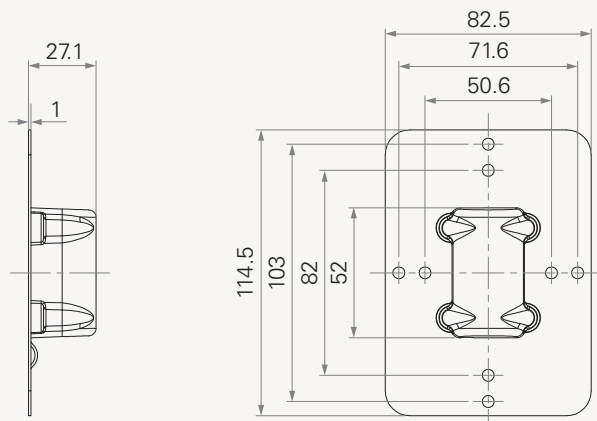

TMM2

series

Product Segments

- **Comfort Motion**

General Features

Massage motor
12V DC
Suitable for leisure chairs

Drawing

Standard Dimensions
(mm)

TMM2

Version: 20150319-B

<input type="text"/>	Voltage	1 = 12V		
<input type="text"/>	Cable Length	1 = Straight, 1000mm	2 = Straight, 2000mm	A = Customized
<input type="text"/>	Plug	2 = Tinned leads	F = Molex 2pin	A = Customized