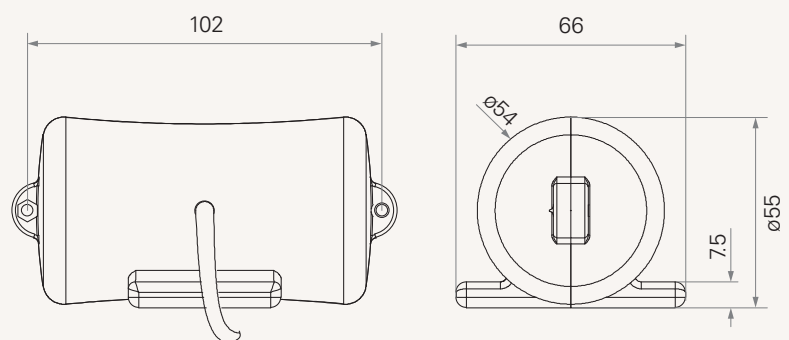

TMM4

series

Product Segments

- **Comfort Motion**

General Features

Massage motor
12V DC or 24V DC
Suitable for adjustable beds

Drawing

Standard Dimensions
(mm)

TMM4

Version: 20130705-A

	Voltage	1 = 12V	2 = 24V
	Color	1 = Black	A = Customized
	Cable length	1 = Straight, 1000mm	2 = Straight, 2000mm A = Customized
	Plug	1 = TiMOTION's standard DIN 6pin plug 2 = Tinned leads	F = Molex 2pin A = Customized