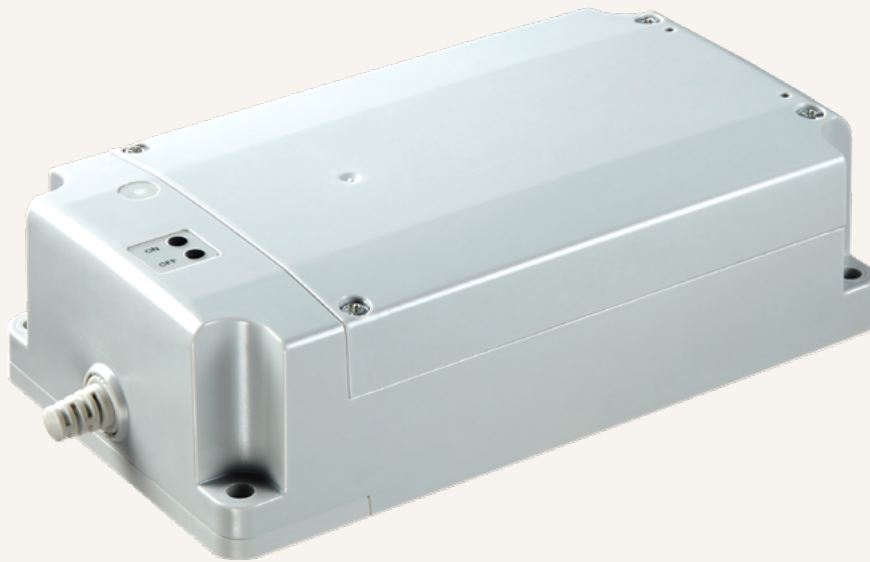

TBB5

series

Product Segments

- **Care Motion**
- **Comfort Motion**

General Features

Battery type	Lithium iron
Capacity	4Ah
Discharging voltage	25.6V DC, 4A
Charging voltage	29~40V DC
Color	Black or grey
IP rating	IP66W
Certificate	UN38.3, IEC62133-2:2017
LED indication (for charge / discharge status)	

Drawing

Standard Dimensions
(mm)

TBB5 Ordering Key

TBB5

Version: 20180626-D

Buzzer	0 = Without	1 = With	
Cable Length (mm)	1 = Straight, 1000	3 = Straight, 2000	
Color	1 = Black	2 = Grey (Pantone 428C)	
On / Off Switch	1 = With		
IP Rating	2 = IP54	3 = IP66	4 = IP66W