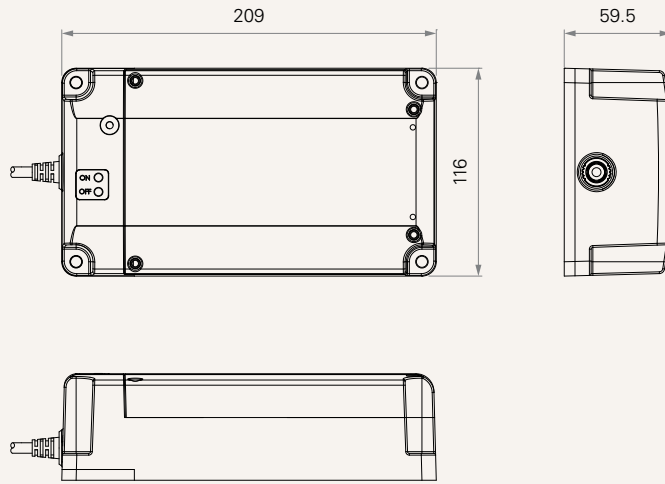

TBB5

series

Product Segments

- **Care Motion**
- **Comfort Motion**

General Features

Battery type	Lithium iron
Capacity	4Ah
Discharging voltage	25.6V DC, 4A
Charging voltage	29~40V DC
Color	Black or grey
IP rating	IP66W
Certificate	UN38.3, IEC62133-2:2017
LED indication (for charge / discharge status)	

Drawing

Standard Dimensions
(mm)

TBB5 Ordering Key

TBB5

Version: 20180626-D

Buzzer	0 = Without	1 = With	
Cable Length (mm)	1 = Straight, 1000	3 = Straight, 2000	
Color	1 = Black	2 = Grey (Pantone 428C)	
On / Off Switch	1 = With		
IP Rating	2 = IP54	3 = IP66	4 = IP66W