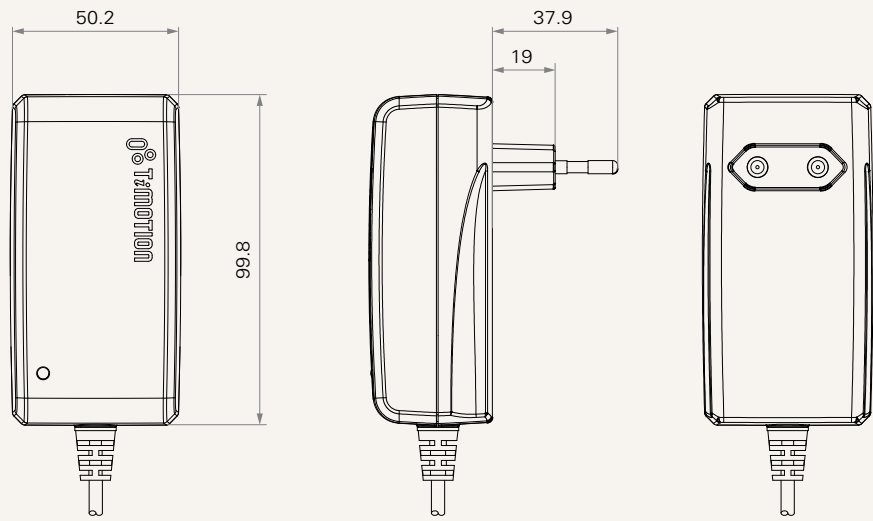

TBC2

series

Optional

Product Segments

- **Care Motion**

General Features

Options

Charging dock

Designed specifically to recharge the control box - TC12 series

The TBC2 must be ordered separately when ordering TC12

Drawing

Dimensions with EU Plug
(mm)

Dimensions with USA Plug
(mm)

Dimensions with AUS Plug
(mm)

Drawing

Dimensions with UK Plug
(mm)

Dimensions with JPN Plug
(mm)

Input Voltage	4 = 100~240V AC		
AC Plug See page 2	1 = EU 2 = US	3 = AU 4 = UK	5 = JP
Color	1 = Black	2 = Pantone 428C	
Charging Cradle See page 5	0 = Without	1 = With	2 = With. With LED power indicator
Cable Length & Plug (mm) See page 5	1 = Straight, 2000; DC plug, 180° 2 = Straight, 4000; DC plug, 180°	3 = Straight, 2000; DC plug, 90° 4 = Straight, 4000; DC plug, 90°	
IP Rating	1 = Without		