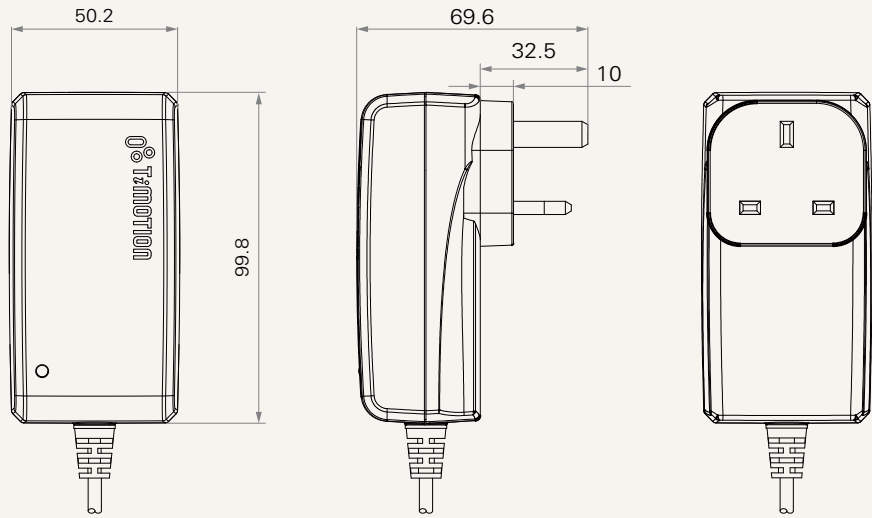

Designed specifically to recharge the control box - TC12 series

The TBC2 must be ordered separately when ordering TC12

Drawing

Dimensions with EU Plug
(mm)

Dimensions with USA Plug
(mm)

Dimensions with AUS Plug
(mm)

Drawing

Dimensions with UK Plug
(mm)

Dimensions with JPN Plug
(mm)

Input Voltage	4 = 100~240V AC		
AC Plug See page 2	1 = EU 2 = US	3 = AU 4 = UK	5 = JP
Color	1 = Black	2 = Pantone 428C	
Charging Cradle See page 5	0 = Without	1 = With	2 = With. With LED power indicator
Cable Length & Plug (mm) See page 5	1 = Straight, 2000; DC plug, 180° 2 = Straight, 4000; DC plug, 180°	3 = Straight, 2000; DC plug, 90° 4 = Straight, 4000; DC plug, 90°	
IP Rating	1 = Without		