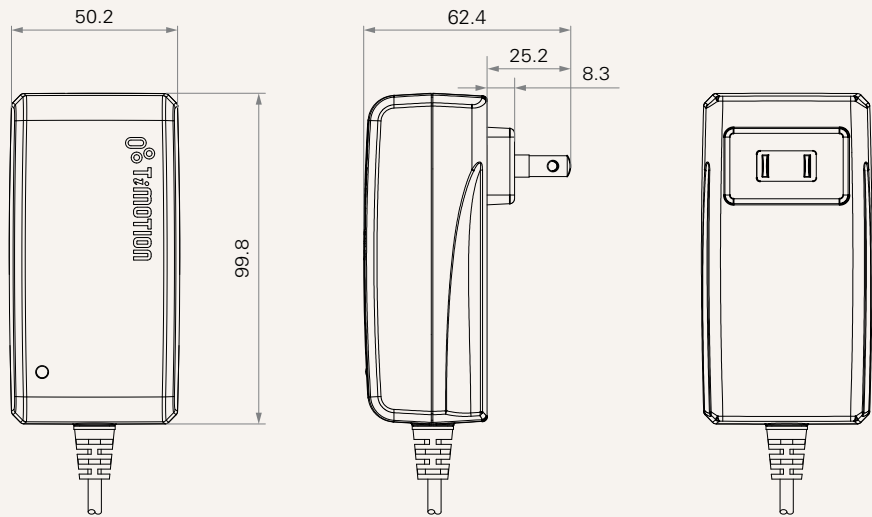

Designed specifically to recharge the control box - TC12 series

The TBC2 must be ordered separately when ordering TC12

Drawing

Dimensions with EU Plug
(mm)

Dimensions with USA Plug
(mm)

Dimensions with AUS Plug
(mm)

Drawing

Dimensions with UK Plug
(mm)

Dimensions with JPN Plug
(mm)

Input Voltage	4 = 100~240V AC		
AC Plug See page 2	1 = EU 2 = US	3 = AU 4 = UK	5 = JP
Color	1 = Black	2 = Pantone 428C	
Charging Cradle See page 5	0 = Without	1 = With	2 = With. With LED power indicator
Cable Length & Plug (mm) See page 5	1 = Straight, 2000; DC plug, 180° 2 = Straight, 4000; DC plug, 180°	3 = Straight, 2000; DC plug, 90° 4 = Straight, 4000; DC plug, 90°	
IP Rating	1 = Without		