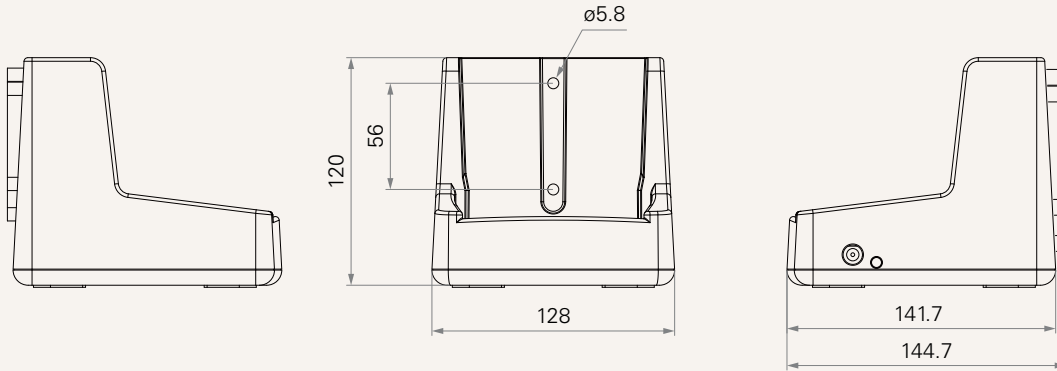

Designed specifically to recharge the control box - TC12 series

The TBC2 must be ordered separately when ordering TC12

Drawing

Dimensions with EU Plug
(mm)

Dimensions with USA Plug
(mm)

Dimensions with AUS Plug
(mm)

Drawing

Dimensions with UK Plug
(mm)

Dimensions with JPN Plug
(mm)

Input Voltage	4 = 100~240V AC		
AC Plug See page 2	1 = EU 2 = US	3 = AU 4 = UK	5 = JP
Color	1 = Black	2 = Pantone 428C	
Charging Cradle See page 5	0 = Without	1 = With	2 = With. With LED power indicator
Cable Length & Plug (mm) See page 5	1 = Straight, 2000; DC plug, 180° 2 = Straight, 4000; DC plug, 180°	3 = Straight, 2000; DC plug, 90° 4 = Straight, 4000; DC plug, 90°	
IP Rating	1 = Without		

Cable Length & Plug

Charging Cradle (mm)

Terms of Use

The user is responsible for determining the suitability of TiMOTION products for a specific application. TiMOTION products are subject to change without prior notice.