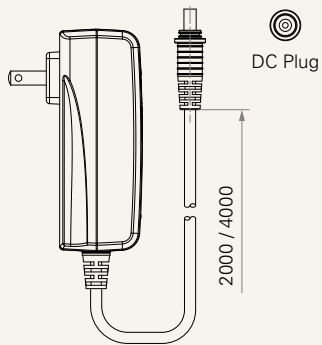

Designed specifically to recharge the control box - TC12 series

The TBC2 must be ordered separately when ordering TC12

Drawing

Dimensions with EU Plug
(mm)

Dimensions with USA Plug
(mm)

Dimensions with AUS Plug
(mm)

Drawing

Dimensions with UK Plug
(mm)

Dimensions with JPN Plug
(mm)

Input Voltage	4 = 100~240V AC		
AC Plug See page 2	1 = EU 2 = US	3 = AU 4 = UK	5 = JP
Color	1 = Black	2 = Pantone 428C	
Charging Cradle See page 5	0 = Without	1 = With	2 = With. With LED power indicator
Cable Length & Plug (mm) See page 5	1 = Straight, 2000; DC plug, 180° 2 = Straight, 4000; DC plug, 180°	3 = Straight, 2000; DC plug, 90° 4 = Straight, 4000; DC plug, 90°	
IP Rating	1 = Without		

Cable Length & Plug

Charging Cradle (mm)

Terms of Use

The user is responsible for determining the suitability of TiMOTION products for a specific application. TiMOTION products are subject to change without prior notice.