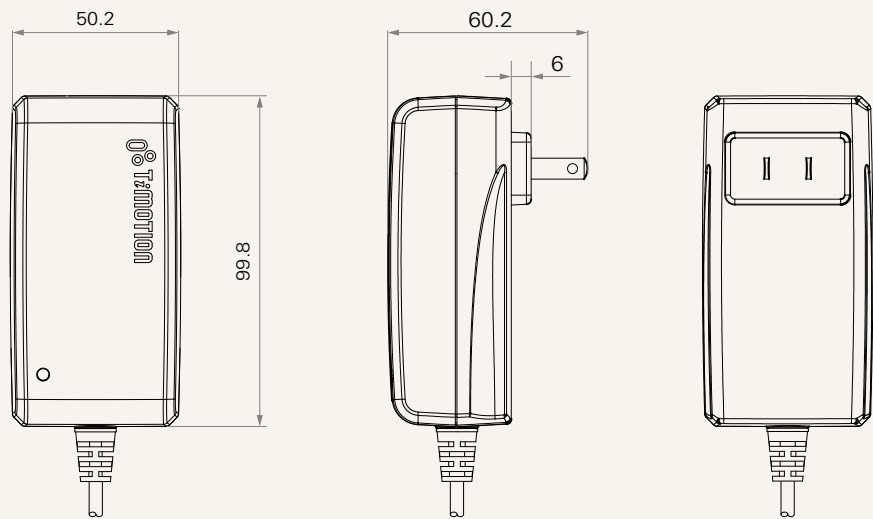

Designed specifically to recharge the control box - TC12 series

The TBC2 must be ordered separately when ordering TC12

Drawing

Dimensions with EU Plug
(mm)

Dimensions with USA Plug
(mm)

Dimensions with AUS Plug
(mm)

Drawing

Dimensions with UK Plug
(mm)

Dimensions with JPN Plug
(mm)

Input Voltage	4 = 100~240V AC		
AC Plug See page 2	1 = EU 2 = US	3 = AU 4 = UK	5 = JP
Color	1 = Black	2 = Pantone 428C	
Charging Cradle See page 5	0 = Without	1 = With	2 = With. With LED power indicator
Cable Length & Plug (mm) See page 5	1 = Straight, 2000; DC plug, 180° 2 = Straight, 4000; DC plug, 180°	3 = Straight, 2000; DC plug, 90° 4 = Straight, 4000; DC plug, 90°	
IP Rating	1 = Without		