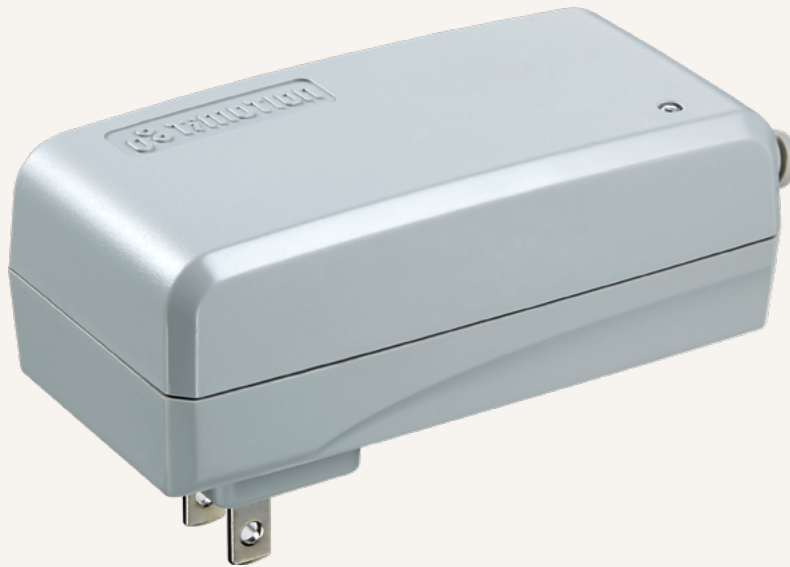

TBC2

series

Optional

Product Segments

- **Care Motion**

General Features

Options

Charging dock

Designed specifically to recharge the control box - TC12 series

The TBC2 must be ordered separately when ordering TC12

Drawing

Dimensions with EU Plug
(mm)

Dimensions with USA Plug
(mm)

Dimensions with AUS Plug
(mm)

Drawing

Dimensions with UK Plug
(mm)

Dimensions with JPN Plug
(mm)

Input Voltage	4 = 100~240V AC		
AC Plug See page 2	1 = EU 2 = US	3 = AU 4 = UK	5 = JP
Color	1 = Black	2 = Pantone 428C	
Charging Cradle See page 5	0 = Without	1 = With	2 = With. With LED power indicator
Cable Length & Plug (mm) See page 5	1 = Straight, 2000; DC plug, 180° 2 = Straight, 4000; DC plug, 180°	3 = Straight, 2000; DC plug, 90° 4 = Straight, 4000; DC plug, 90°	
IP Rating	1 = Without		