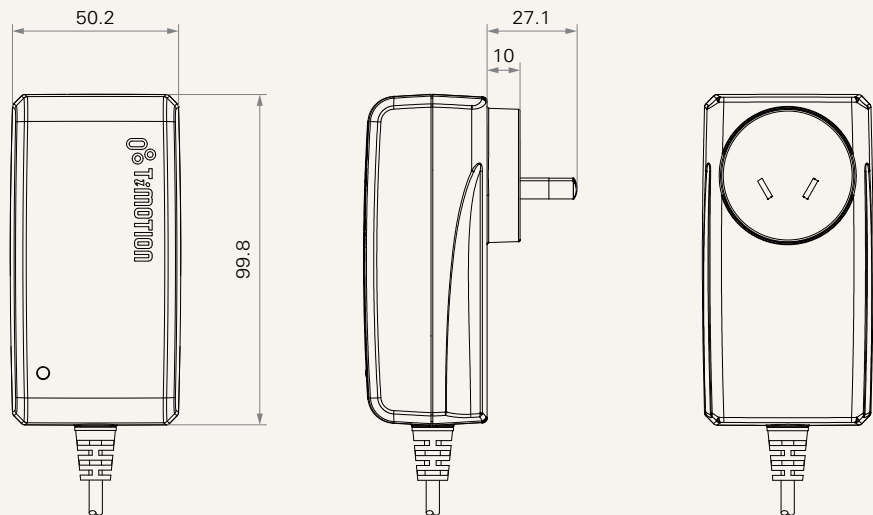

TBC2

series

Optional

Product Segments

- **Care Motion**

General Features

Options

Charging dock

Designed specifically to recharge the control box - TC12 series

The TBC2 must be ordered separately when ordering TC12

Drawing

Dimensions with EU Plug
(mm)

Dimensions with USA Plug
(mm)

Dimensions with AUS Plug
(mm)

Drawing

Dimensions with UK Plug
(mm)

Dimensions with JPN Plug
(mm)

Input Voltage	4 = 100~240V AC		
AC Plug See page 2	1 = EU 2 = US	3 = AU 4 = UK	5 = JP
Color	1 = Black	2 = Pantone 428C	
Charging Cradle See page 5	0 = Without	1 = With	2 = With. With LED power indicator
Cable Length & Plug (mm) See page 5	1 = Straight, 2000; DC plug, 180° 2 = Straight, 4000; DC plug, 180°	3 = Straight, 2000; DC plug, 90° 4 = Straight, 4000; DC plug, 90°	
IP Rating	1 = Without		