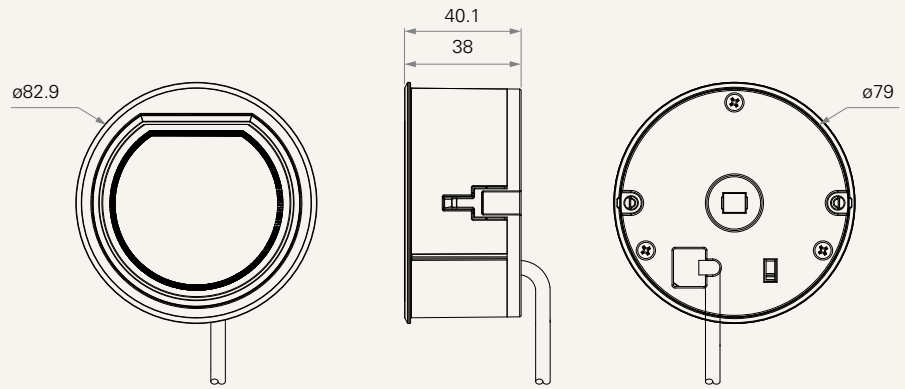

TFA6

series

Product Segments

• Ergo Motion

The TFA6 is a USB-C fast charger supporting a 70W total power output. Specifically designed to quickly charge a variety of USB devices at their maximum supported speed, it's an ideal accessory to any laptop, tablet, and smart phone. With one USB-C port (60W) and one USB-A port (10W), the TFA6 can accommodate charging of multiple devices. Connecting directly to the control box of the height adjustable desk, the TFA6 simplifies your desktop by requiring no additional power outlet and cables. Multiple mounting options deliver a personalized user experience all while keeping a neat desktop.

General Features

USB-C output	5V-3A / 9V-3A / 12V-3A / 15-3A / 20V-3A (60W max)
USB-A output	5V-2A (10W max)
USB-A + USB-C output	60W + 10W (70W max)
PD 3.0, QC3.0	
Pop-up design	
Multiple mounting options	

Drawing

Standard Dimensions
(mm)

TFA6

Version: 20230411-B

Mounting Options	1 = Screwed under the table	2 = On the table top, pop-up design	
Plug	9 = Molex 4P		
Cable Length (mm)	2 = Straight, 1000	3 = Straight, 1500	4 = Straight, 2000
Color	1 = Black		
Logo	0 = Without	1 = TiMOTION	