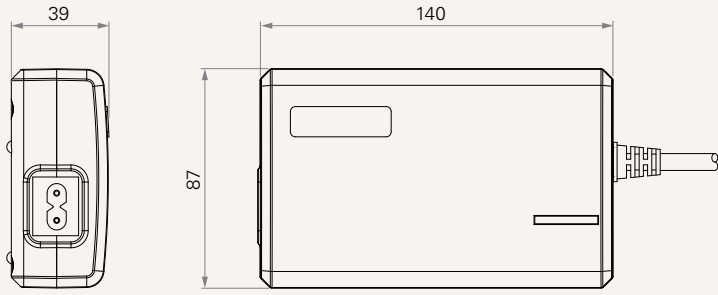

TP2

series

Product Segments

- **Comfort Motion**

General Features

Transformer type	SMPS
Input voltage	100~240V AC
Max. output	29V DC, 6.25A
Plug support	EU, USA, AUS, UK, JPN
Color	Black or grey
Options	Backup battery
Certificate	CE, UL, KC, ACMA, PSE

Drawing

Standard Dimensions
(mm)

Plug	1 = EU 2 = USA	3 = AUS 4 = UK	5 = JPN
-------------	-------------------	-------------------	---------

Color	1 = Black	2 = Pantone428C
--------------	-----------	-----------------

Cable Length and Connector (mm)	4 = AC cable: straight 1500; DC cable: straight 200, DIN 5P Female 5 = AC cable: straight 1500; DC cable: straight 200, 01P Female 6 = AC cable: straight 1500; DC cable: straight 200 + extension 800, DIN 5P Female 7 = AC cable: straight 1500; DC cable: straight 200 + extension 800, 01P Female		
--	--	--	--