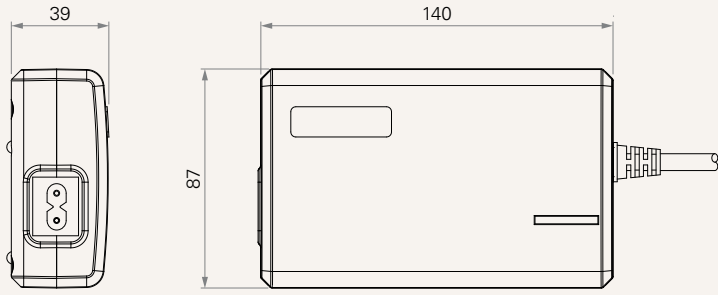

## General Features

Transformer type	SMPS
Input voltage	100~240V AC
Max. output	29V DC, 6.25A
Plug support	EU, USA, AUS, UK, JPN
Color	Black or grey
Options	Backup battery
Certificate	UL, ACMA, PSE
Operational temperature range	+5°C~+45°C

**Drawing**

Standard Dimensions  
(mm)

---

<b>Plug</b>	1 = EU 2 = USA	3 = AUS 4 = UK	5 = JPN
-------------	-------------------	-------------------	---------

---

<b>Color</b>	1 = Black	2 = Pantone428C
--------------	-----------	-----------------

---

<b>Cable Length (mm)</b>	4 = AC cable: straight, 1500; DC cable: straight, 200, DIN 5P Female 5 = AC cable: straight, 1500; DC cable: straight, 200, 01P Female 6 = AC cable: straight, 1500; DC cable: straight, 200 + extension 800, DIN 5P Female 7 = AC cable: straight, 1500; DC cable: straight, 200 + extension 800, 01P Female		
--------------------------	--	--	--