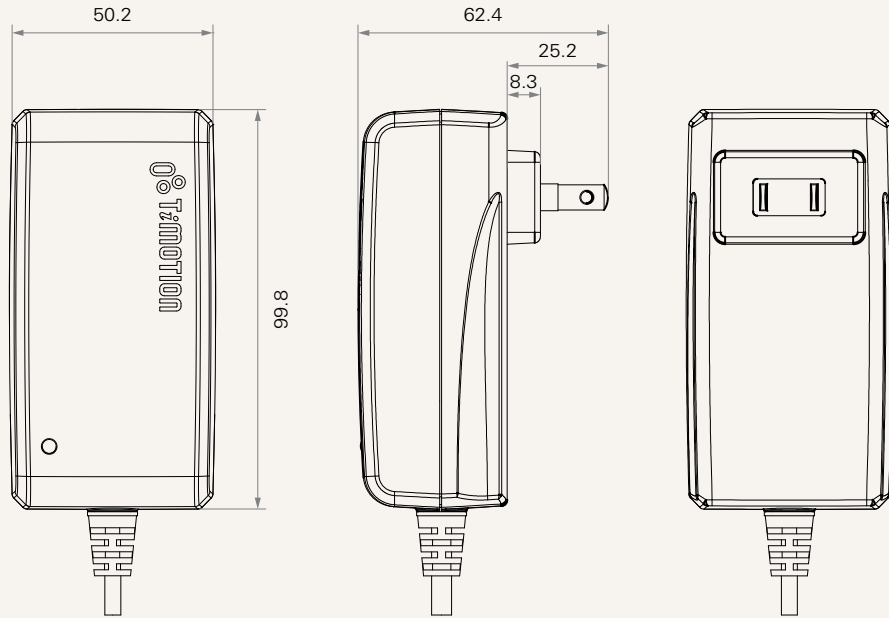

Standard Dimensions  
(mm)

Dimensions with EU Plug  
(mm)

Dimensions with USA Plug  
(mm)

**Drawing**

Standard Dimensions  
(mm)

Dimensions with AUS Plug  
(mm)

Dimensions with UK Plug  
(mm)

**Drawing**

Standard Dimensions  
(mm)

Dimensions with JPN Plug  
(mm)

---

<b>Plug</b>	1 = EU 2 = USA	3 = AUS 4 = UK	5 = JPN
-------------	-------------------	-------------------	---------

---

<b>Color</b>	1 = Black	2 = Grey (Pantone 428C)	
--------------	-----------	-------------------------	--

---

<b>Cable Length and Connector (mm)</b>	1 = Straight, 2000; DIN 5pin socket 2 = Straight, 2000; 01 socket	3 = Straight, 4000; DIN 5pin socket 4 = Straight, 4000; 01 socket
--	--	--

---

---