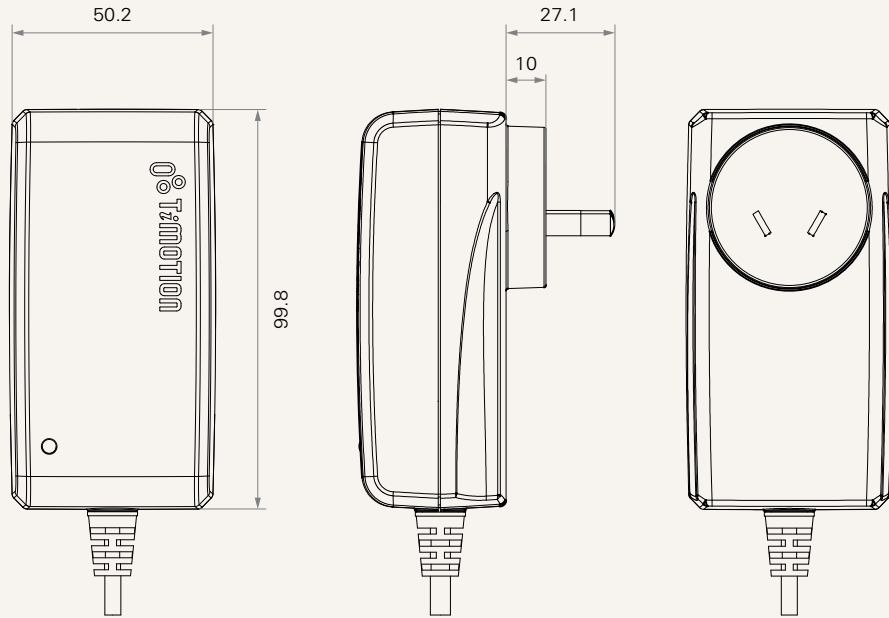

## General Features

Transformer type	SMPS
Input voltage	100~240V AC
Max. output	29V DC, 3.75A
Plug support	EU, USA, AUS, UK, JPN
Color	Black or grey
Certificate	UL, ACMA, PSE
Wall mount design	

**Drawing**

Standard Dimensions  
(mm)

Dimensions with EU Plug  
(mm)

Dimensions with USA Plug  
(mm)

**Drawing**

Standard Dimensions  
(mm)

Dimensions with AUS Plug  
(mm)

Dimensions with UK Plug  
(mm)

**Drawing**

Standard Dimensions  
(mm)

Dimensions with JPN Plug  
(mm)

---

<b>Plug</b>	1 = EU 2 = USA	3 = AUS 4 = UK	5 = JPN
-------------	-------------------	-------------------	---------

---

<b>Color</b>	1 = Black	2 = Grey (Pantone 428C)	
--------------	-----------	-------------------------	--

---

<b>Cable Length and Connector (mm)</b>	1 = Straight, 2000; DIN 5pin socket 2 = Straight, 2000; 01 socket	3 = Straight, 4000; DIN 5pin socket 4 = Straight, 4000; 01 socket
--	--	--

---

---