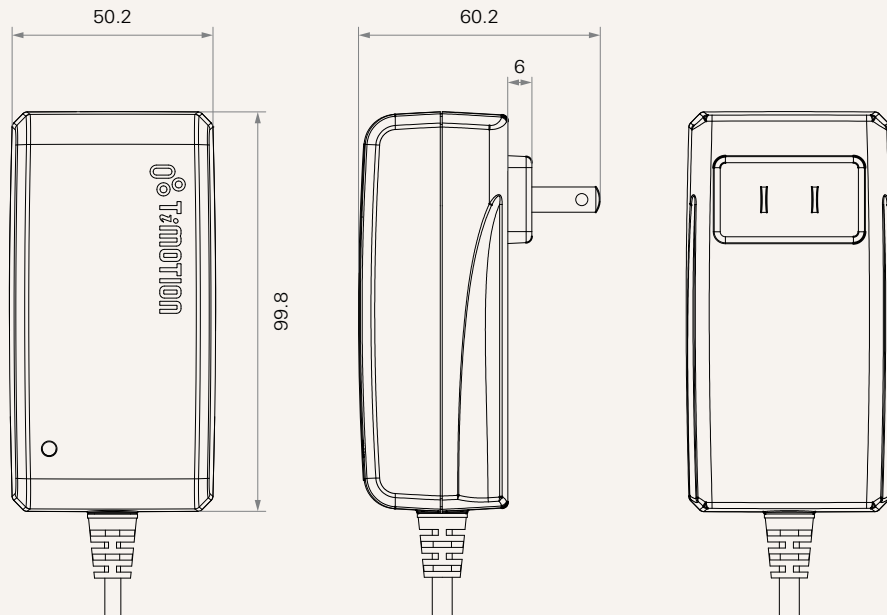

## General Features

Transformer type	SMPS
Input voltage	100~240V AC
Max. output	29V DC, 3.75A
Plug support	EU, USA, AUS, UK, JPN
Color	Black or grey
Certificate	UL, ACMA, PSE
Wall mount design	

**Drawing**

Standard Dimensions  
(mm)

Dimensions with EU Plug  
(mm)

Dimensions with USA Plug  
(mm)

**Drawing**

Standard Dimensions  
(mm)

Dimensions with AUS Plug  
(mm)

Dimensions with UK Plug  
(mm)

**Drawing**

Standard Dimensions  
(mm)

Dimensions with JPN Plug  
(mm)

---

<b>Plug</b>	1 = EU 2 = USA	3 = AUS 4 = UK	5 = JPN
-------------	-------------------	-------------------	---------

---

<b>Color</b>	1 = Black	2 = Grey (Pantone 428C)	
--------------	-----------	-------------------------	--

---

<b>Cable Length and Connector (mm)</b>	1 = Straight, 2000; DIN 5pin socket 2 = Straight, 2000; 01 socket	3 = Straight, 4000; DIN 5pin socket 4 = Straight, 4000; 01 socket
--	--	--

---

---