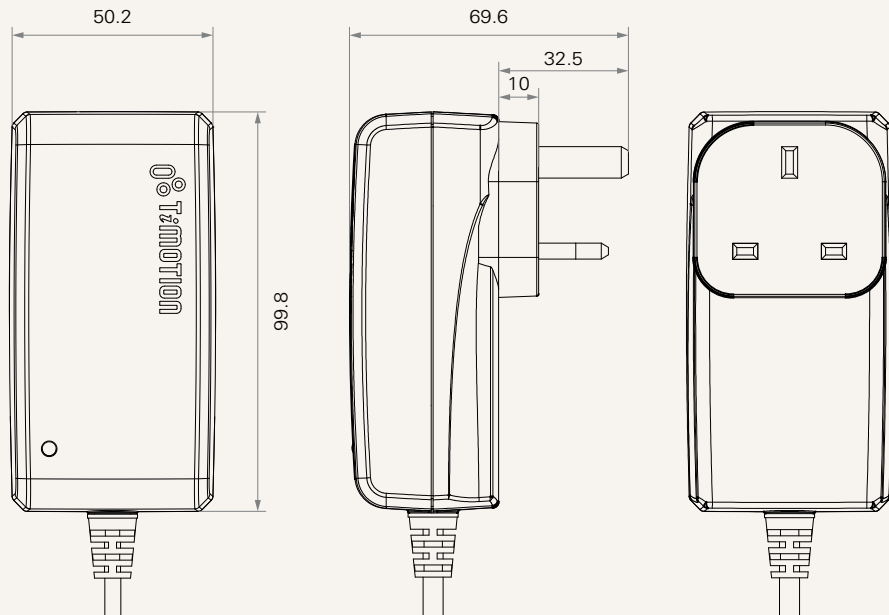

Standard Dimensions  
(mm)

Dimensions with EU Plug  
(mm)

Dimensions with USA Plug  
(mm)

**Drawing**

Standard Dimensions  
(mm)

Dimensions with AUS Plug  
(mm)

Dimensions with UK Plug  
(mm)

**Drawing**

Standard Dimensions  
(mm)

Dimensions with JPN Plug  
(mm)

---

<b>Plug</b>	1 = EU 2 = USA	3 = AUS 4 = UK	5 = JPN
-------------	-------------------	-------------------	---------

---

<b>Color</b>	1 = Black	2 = Grey (Pantone 428C)	
--------------	-----------	-------------------------	--

---

<b>Cable Length and Connector (mm)</b>	1 = Straight, 2000; DIN 5pin socket 2 = Straight, 2000; 01 socket	3 = Straight, 4000; DIN 5pin socket 4 = Straight, 4000; 01 socket
--	--	--

---

---