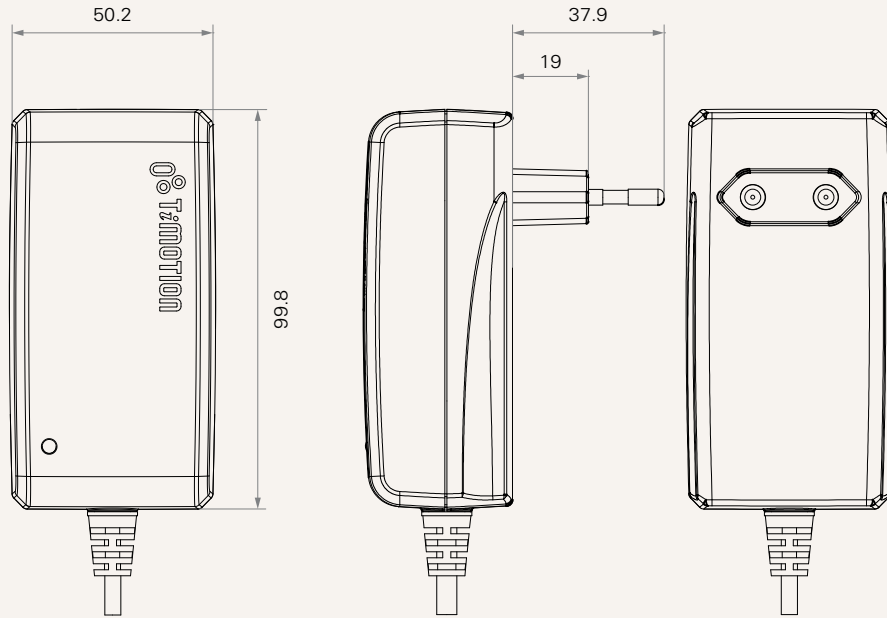

## General Features

Transformer type	SMPS
Input voltage	100~240V AC
Max. output	29V DC, 3.75A
Plug support	EU, USA, AUS, UK, JPN
Color	Black or grey
Certificate	UL, ACMA, PSE
Wall mount design	

**Drawing**

Standard Dimensions  
(mm)

Dimensions with EU Plug  
(mm)

Dimensions with USA Plug  
(mm)

**Drawing**

Standard Dimensions  
(mm)

Dimensions with AUS Plug  
(mm)

Dimensions with UK Plug  
(mm)

**Drawing**

Standard Dimensions  
(mm)

Dimensions with JPN Plug  
(mm)

---

<b>Plug</b>	1 = EU 2 = USA	3 = AUS 4 = UK	5 = JPN
-------------	-------------------	-------------------	---------

---

<b>Color</b>	1 = Black	2 = Grey (Pantone 428C)	
--------------	-----------	-------------------------	--

---

<b>Cable Length and Connector (mm)</b>	1 = Straight, 2000; DIN 5pin socket 2 = Straight, 2000; 01 socket	3 = Straight, 4000; DIN 5pin socket 4 = Straight, 4000; 01 socket
--	--	--

---

---