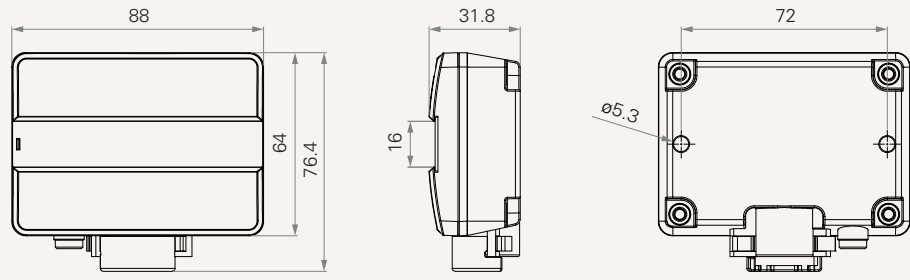

## General Features

Max. remote distance	5~7m
Wireless receiver	2.4G, Bluetooth receiver
Extra socket for wire control	
LED indication	

**Drawing**

Standard Dimensions  
(mm)

---

<b>Communication Protocols</b>	1 = IEEE 802.15.4 for TH30	2 = IEEE 802.15.4 for TFS3	3 = Bluetooth
--------------------------------	----------------------------	----------------------------	---------------

---

<b>Color</b>	1 = Black	2 = Pantone 428C
--------------	-----------	------------------

---

<b>Cable Length (mm)</b>	1 = Straight, 1000	2 = Straight, 1500
--------------------------	--------------------	--------------------